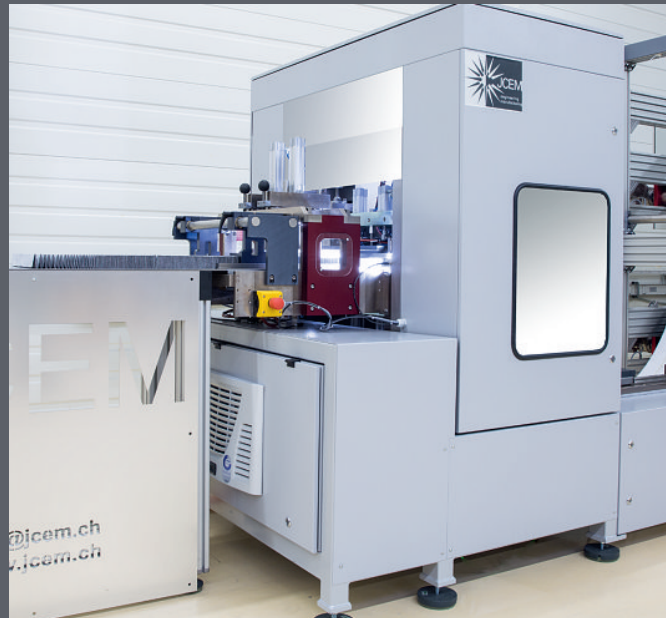

Driven by Innovation

P7

HIGH-SPEED Pleater
400 pleats/min

Made in Switzerland

Rotafalt Vario
500 pleats/min

Made in Germany

combined with P7 high speed pleater and hotmelt system

Corporate Headquarters: